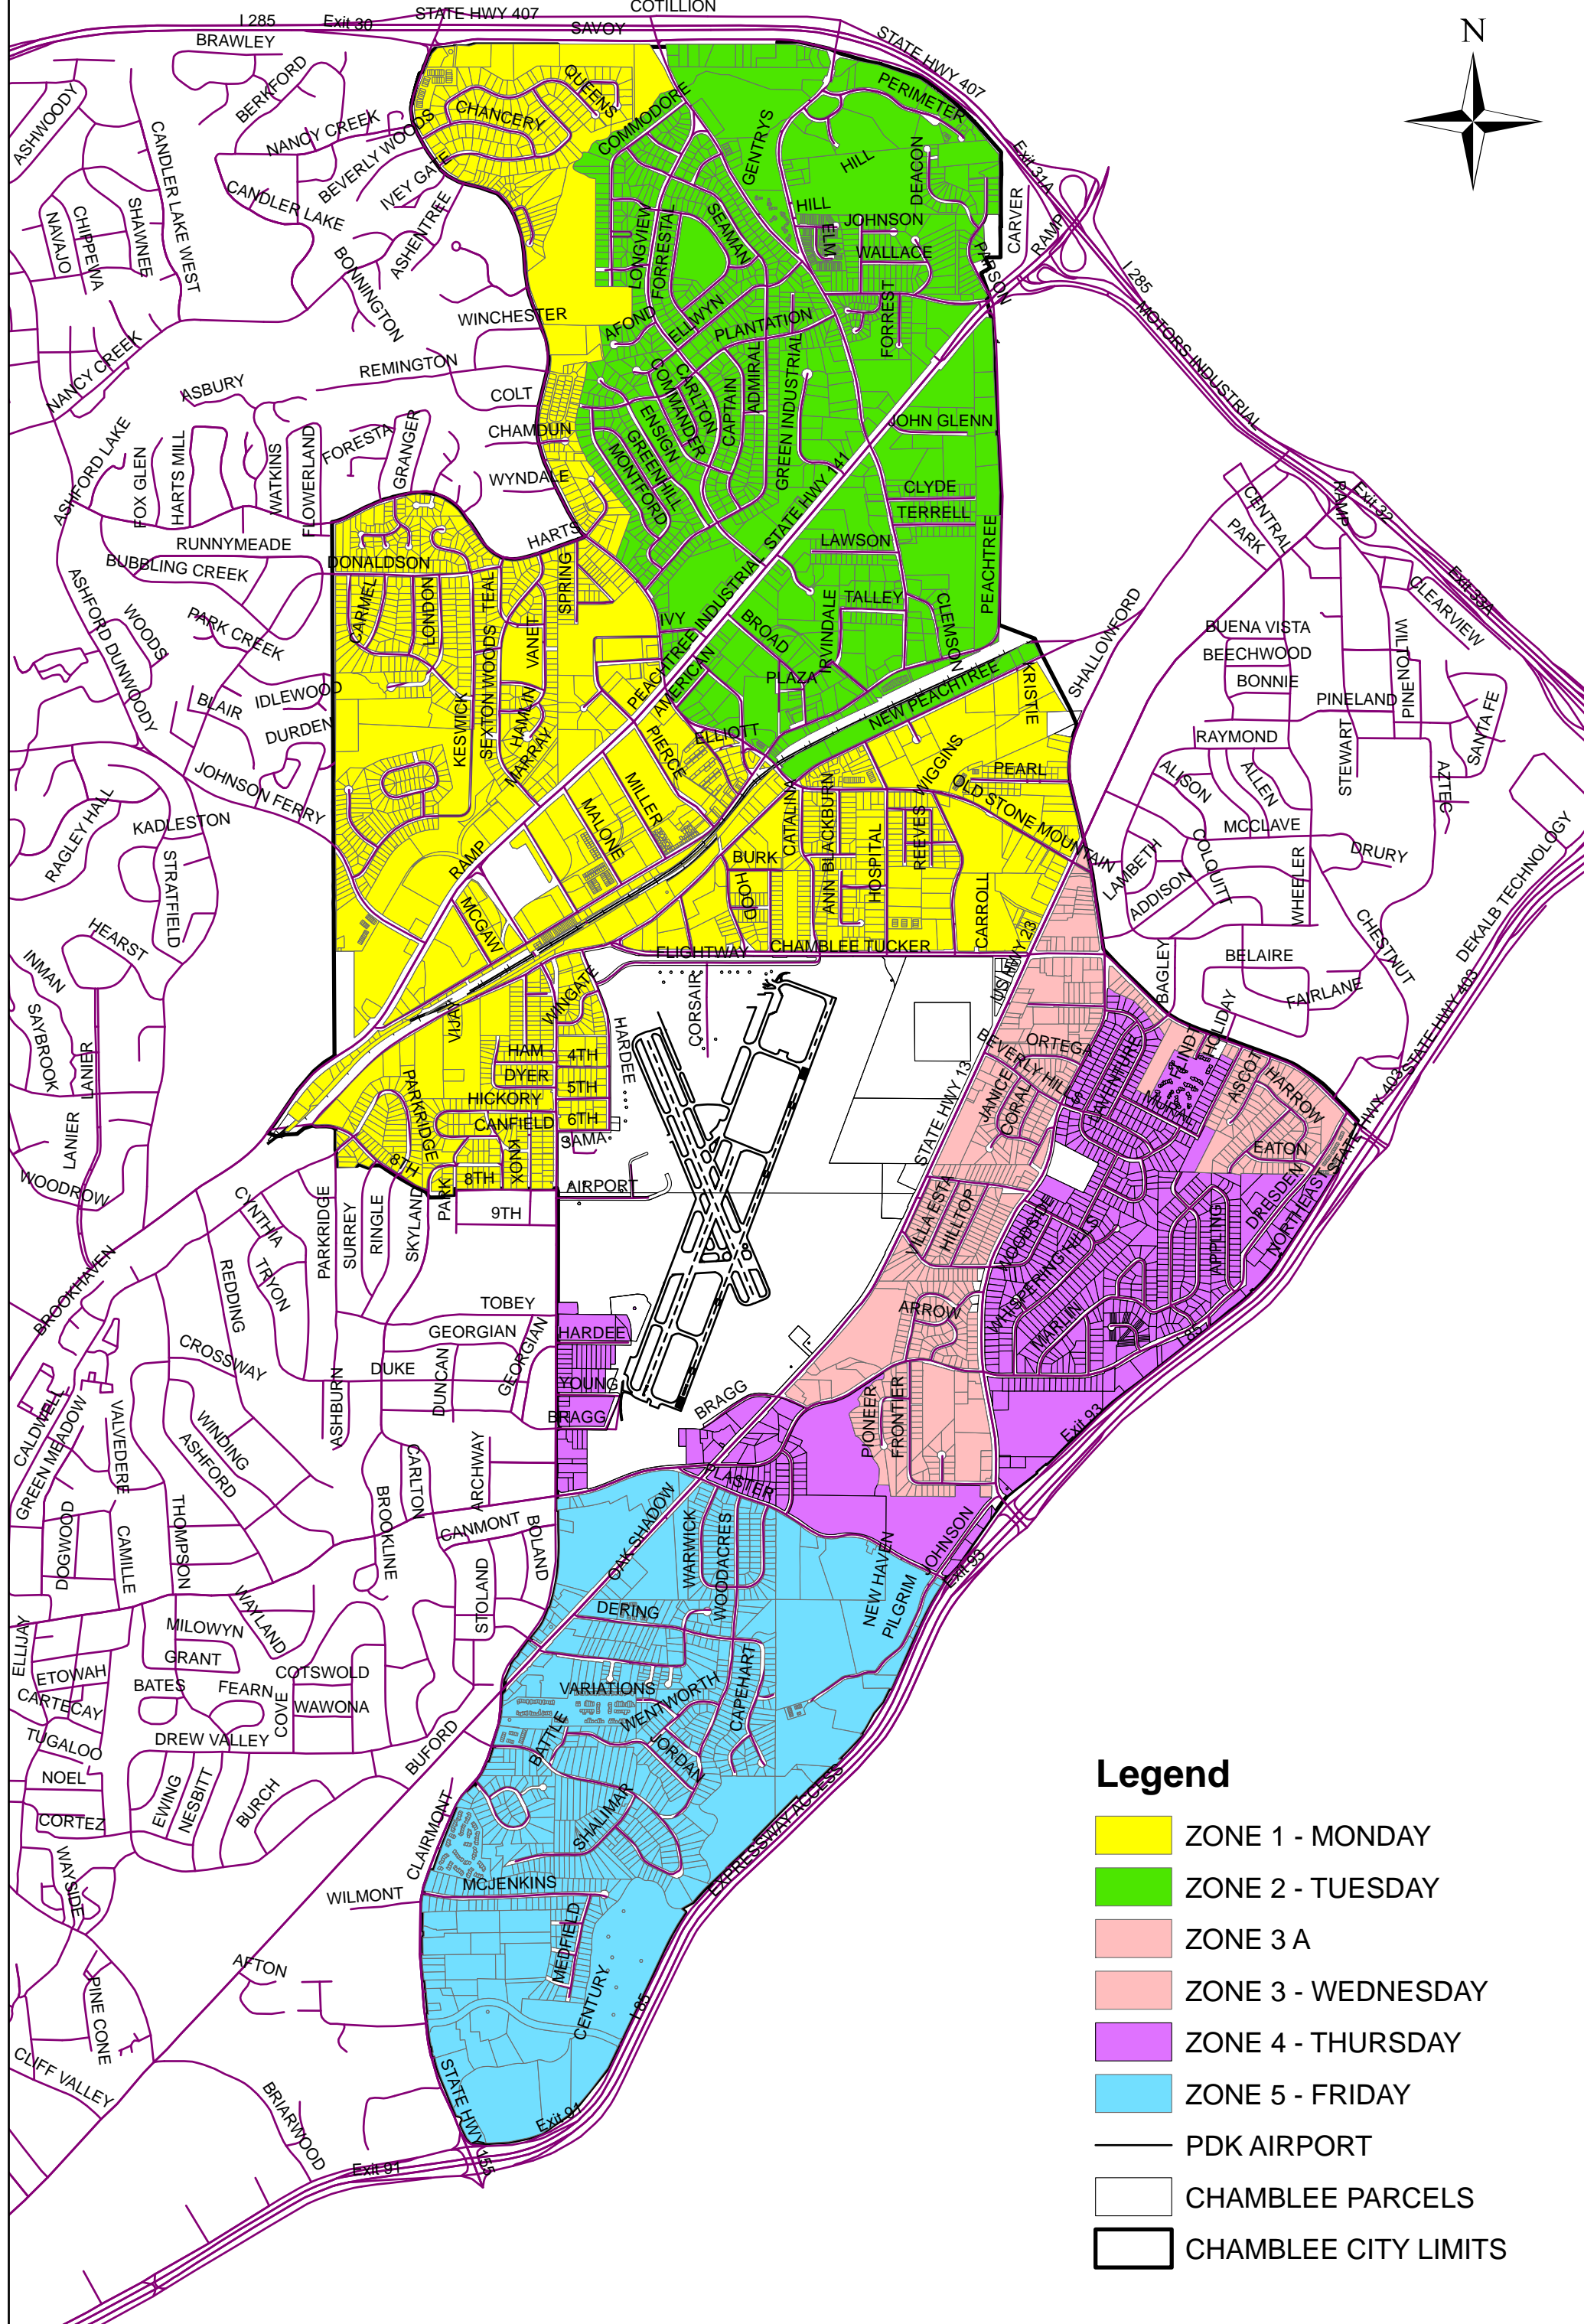

CHAMBLEE SANITATION ZONES 1-5

Legend

- ZONE 1 - MONDAY
- ZONE 2 - TUESDAY
- ZONE 3 A
- ZONE 3 - WEDNESDAY
- ZONE 4 - THURSDAY
- ZONE 5 - FRIDAY
- PDK AIRPORT
- CHAMBLEE PARCELS
- CHAMBLEE CITY LIMITS